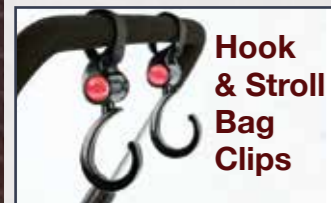

Secure Zip Top

Insulates frozen goods

Belgravia Cool Bag
£40 (plus p&p)

Insulates frozen items or creates extra space for shopping. Clips on to the back of Sholley.

Easy Reach Separator Bag

A inner mesh shelf keeps your eggs, fruit and cakes from being squashed. Removable & washable.

FREE with the set.
£16.50 plus p&p. p24

Hook & Stroll Bag Clips

Nifty clips hold your handbag or carrier bag securely.
£6.50 (pair) plus p&p

The Belgravia

Britain's Safest

With Harvey Nichols and Harrods, Belgravia is the home of absolutely fabulous stores, so our Belgravia Sholley with its glamorous designer badge and its swish tassel will feel at home. Crafted in a luxurious 'moc-croc' fabric by skilled artisans in our own British workshops. The patented frame and Anti-tip 6 wheel design make it very stable. The front swivel wheels (also with a straight ahead lockable option) are easy to push and to turn. The wheels are beautifully sprung, eliminating vibration for a smooth ride. Safety features include foot brakes, patented telescopic soft-grip handles which can be adjusted for both height and angle. Practical too with a large front zipped pouch, 2 side pockets for flowers or a brolly plus a water-resistant finish to keep your shopping dry. Incredible value, it will look good for years.