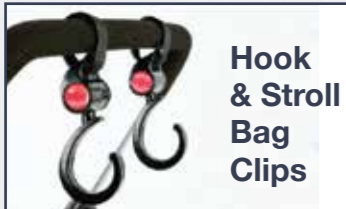

A inner mesh shelf keeps your eggs, fruit and cakes from being squashed. Removable & washable. **FREE with the set.** £16.50 plus p&p.

Hook & Stroll Bag Clips

Nifty clips hold your handbag or carrier bag securely. £6.50 (pair) plus p&p.