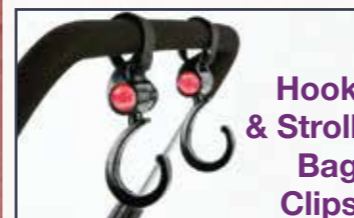

A inner mesh shelf keeps your eggs, fruit and cakes from being squashed. Removable & washable.
FREE with the set.
£16.50 plus p&p. p24

Hook & Stroll Bag Clips

Nifty clips hold your handbag or carrier bag securely.
£6.50 (pair) plus p&p.