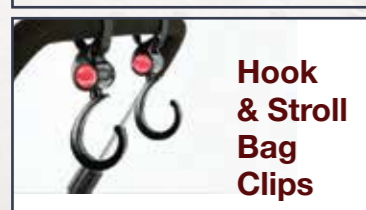

Easy Reach Separator Bag

A inner mesh shelf keeps your eggs, fruit and cakes from being squashed. Removable & washable.

FREE with the set.
£16.50 plus p&p.

Hook & Stroll Bag Clips

Nifty clips hold your handbag or carrier bag securely.
£6.50 (pair) plus p&p.