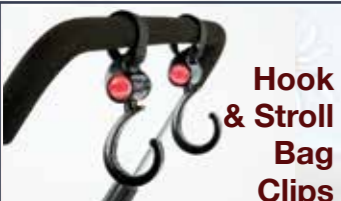

Hook & Stroll Bag Clips

Nifty clips hold your handbag or carrier bag securely. £6.50 (pair) plus p&p.

The Covent Garden

Blooming gorgeous...the Covent Garden Sholley's swish fabric is embellished with floral flourishes and swirls. It is hand-crafted in our British workshops, trimmed with real suede and coloured wheels for the finishing touch. Engineered with a patented frame and Anti-tip 6 wheel design which make it very stable. The front swivel wheels (also with a straight ahead lockable option) are easy to push and turn. The wheels are beautifully sprung, eliminating vibration for a smooth ride. Safety features include foot brakes, patented telescopic soft-grip handles which can be adjusted for both height and angle. Practical too with a water-resistant finish. It folds flat for storage. Quality checked and delivered fully assembled to your door. Incredible value, it will last for years.

Covent Garden Sholley £175

Handbag £49.50 Cool Bag £40

(All prices plus p&p)

FREE EASY REACH SEPARATOR BAG

When you buy the set Sholley + Handbag & Cool Bag £264 (+p&p)

Britain's Safest Shopping Trolley

- Ranked Safest in Government Tests
- Safe & Stable 6 Wheel Anti-Tip Design
- Sturdy frame Strong enough to lean On
- A totally discreet aid to walking
- Adjustable Handle to suit your height
- No Back Axle prevents tripping
- Wheels can swivel for manoeuvrability or be fixed to move in one direction
- Strong, Lightweight Frame
- Trusted by over half a million Shoppers

Add a Handbrake see p24