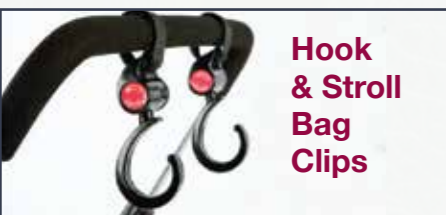

Berkeley Handbag
£49.50 (plus p&p)

Berkeley Cool Bag

£40 (plus p&p)

Insulates frozen items or gives extra space for shopping. Clips on to the back of Sholley.

2 Swish Tassels

Insulates frozen goods

Easy Reach Separator Bag

A inner mesh shelf keeps your eggs, fruit and cakes from being squashed. Removable & washable. **FREE with the set.** £16.50 plus p&p.

Hook & Stroll Bag Clips

Nifty clips hold your handbag or carrier bag securely. £6.50 (pair) plus p&p.